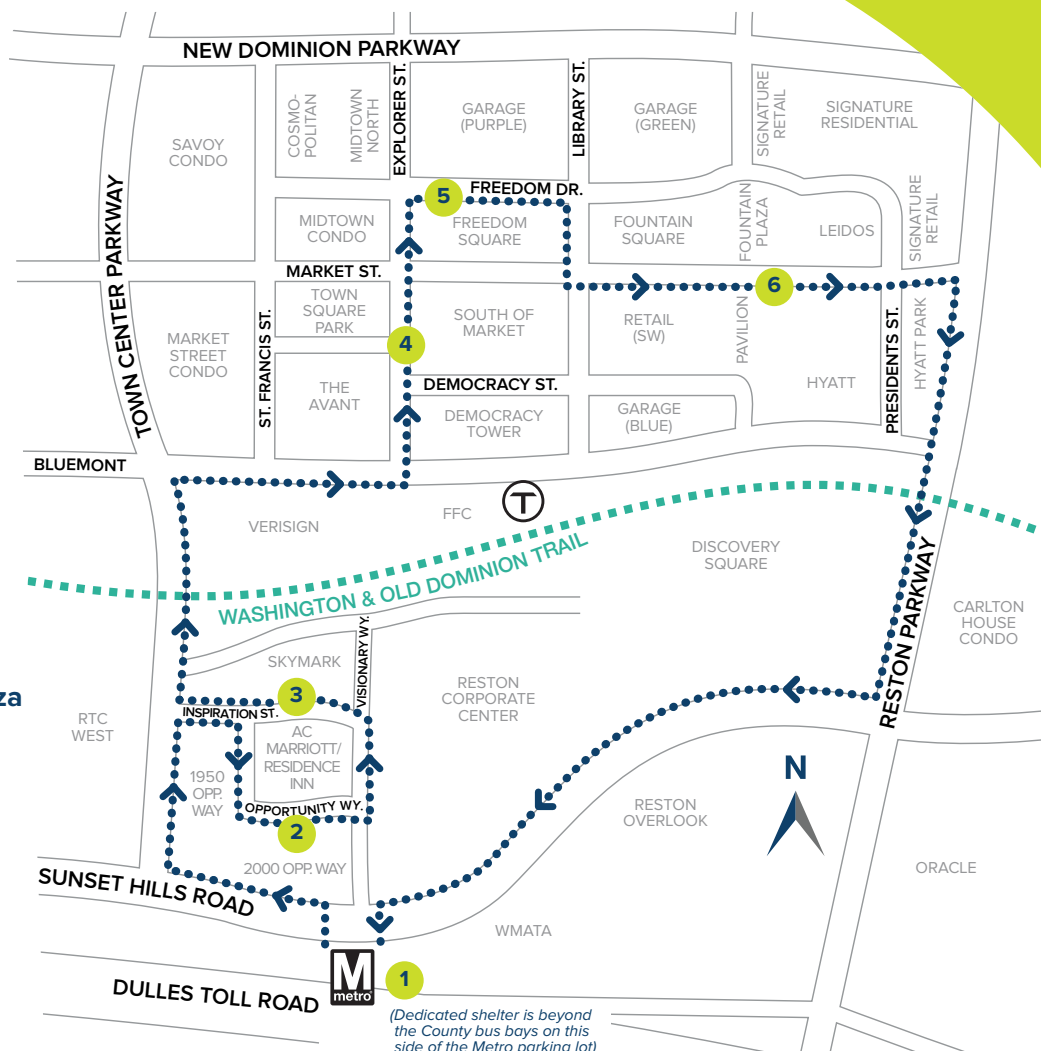

TAKE THE LINK!

The Smart Way to Get Around Reston Town Center

The linkRTC shuttle connects Metro with the extended urban core of RTC safely, reliably, and efficiently, M–F, 7AM–7PM, generally passing stops about every 10–12 minutes. Use the shuttle app (download from the website) to track the shuttle's location real time.

FREE AND OPEN FOR ALL

Continuous loops M–F 7AM–7PM, stopping as needed/requested at:

- 1 RTC Metro Station
- 2 Marriott/Window Plaza
- 3 Skymark
- 4 Explorer St./Town Sq. Park
- 5 Freedom Square
- 6 Pavilion/Mercury Fountain

More information available at linkRTC.org/shuttle

WINNER
2023 COG Commuter Connections Award!

The Only FREE
publicly available shuttle along Metro's Silver Line!