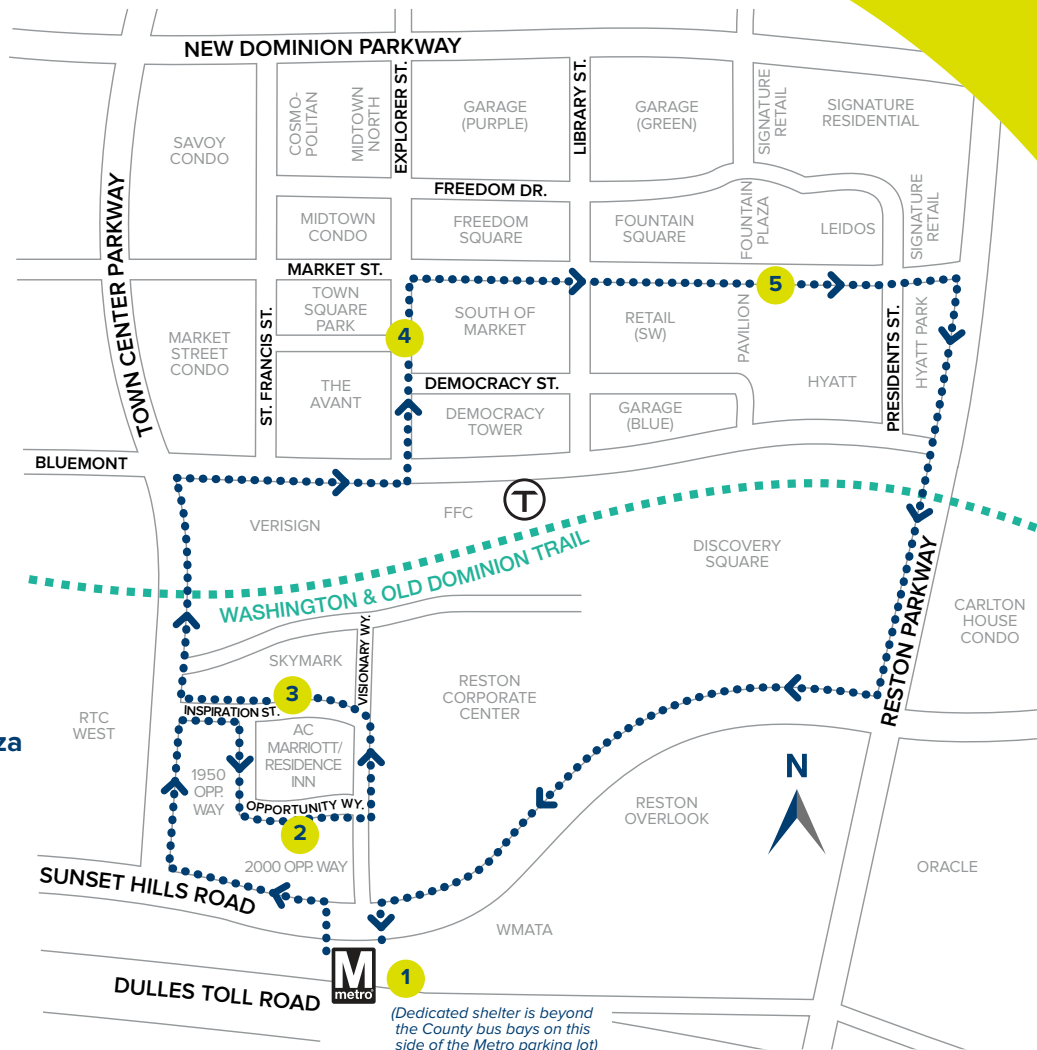

TAKE THE LINK!

The Smart Way to Get Around Reston Town Center

The linkRTC shuttle connects Metro with the extended urban core of RTC safely, reliably, and efficiently, M–F, 7AM–7PM, generally passing stops about every 10 minutes. Use the shuttle app (download from the website) to track the shuttle's location real time.

FREE AND OPEN FOR ALL

Continuous loops M–F 7AM–7PM, stopping as needed/requested at:

- 1 RTC Metro Station
- 2 Marriott/Window Plaza
- 3 Skymark
- 4 Explorer St./ Town Sq. Park
- 5 Pavilion/ Mercury Fountain

(Dedicated shelter is beyond the County bus bays on this side of the Metro parking lot)

More information available at linkRTC.org/shuttle

WINNER
2023 COG Commuter Connections Award!

The Only FREE
publicly available shuttle along Metro's Silver Line!