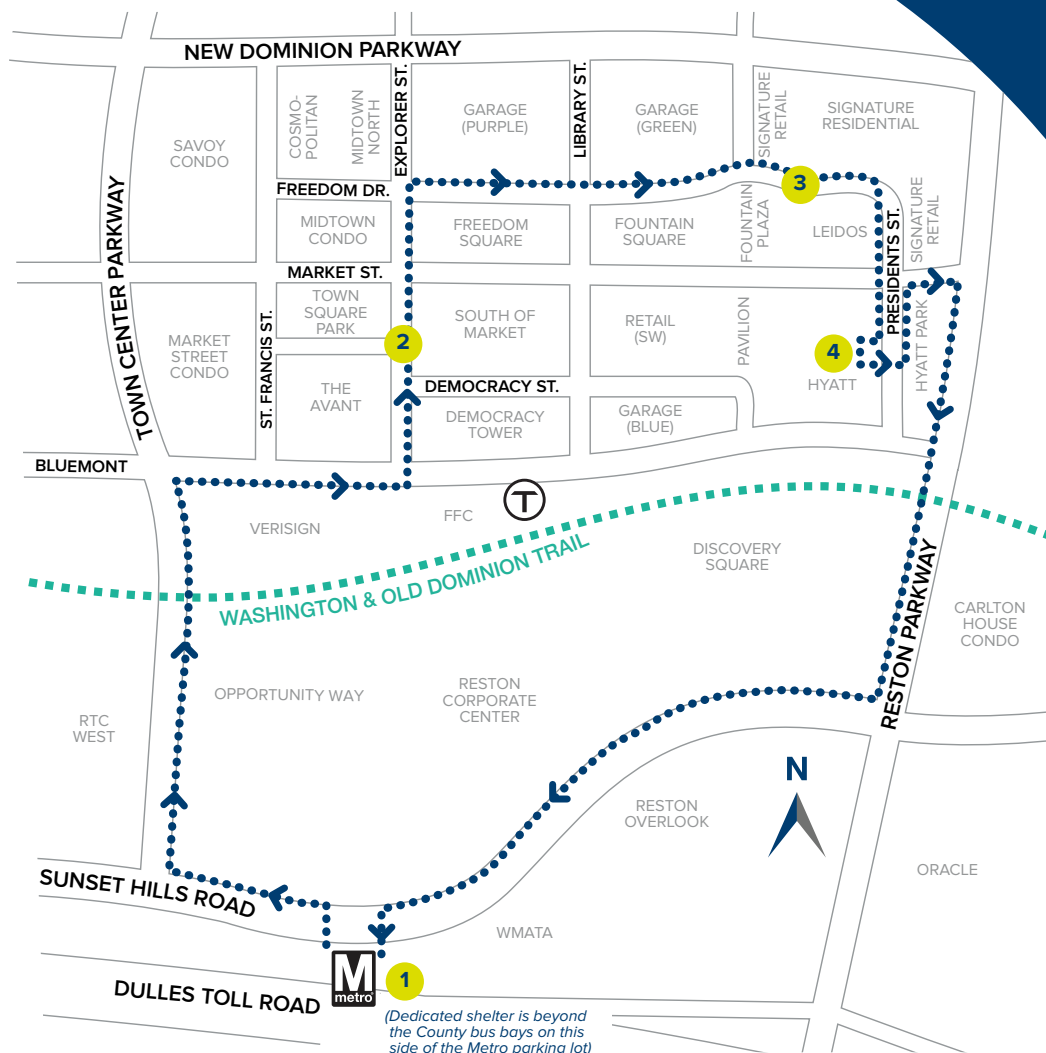

ROUTE ADJUSTMENT

Thursday, Nov. 28

Window Plaza and Discovery Square stops eliminated, and the Pavilion/Mercury Fountain stop moved to Freedom Drive (behind Fountain) to accommodate set-up for Nov. 29 holiday parade and related events.

FREE AND OPEN FOR ALL

Every 10 minutes or better (7AM–7PM) at these stops:

- 1 RTC Metro Station
- 2 Explorer St./ Town Sq. Park
- 3 Pavillion/ Mercury Fountain
- 4 Hyatt Regency Reston

More information available at

linkRTC.org/shuttle

THE RESTON TOWN CENTER SHUTTLE