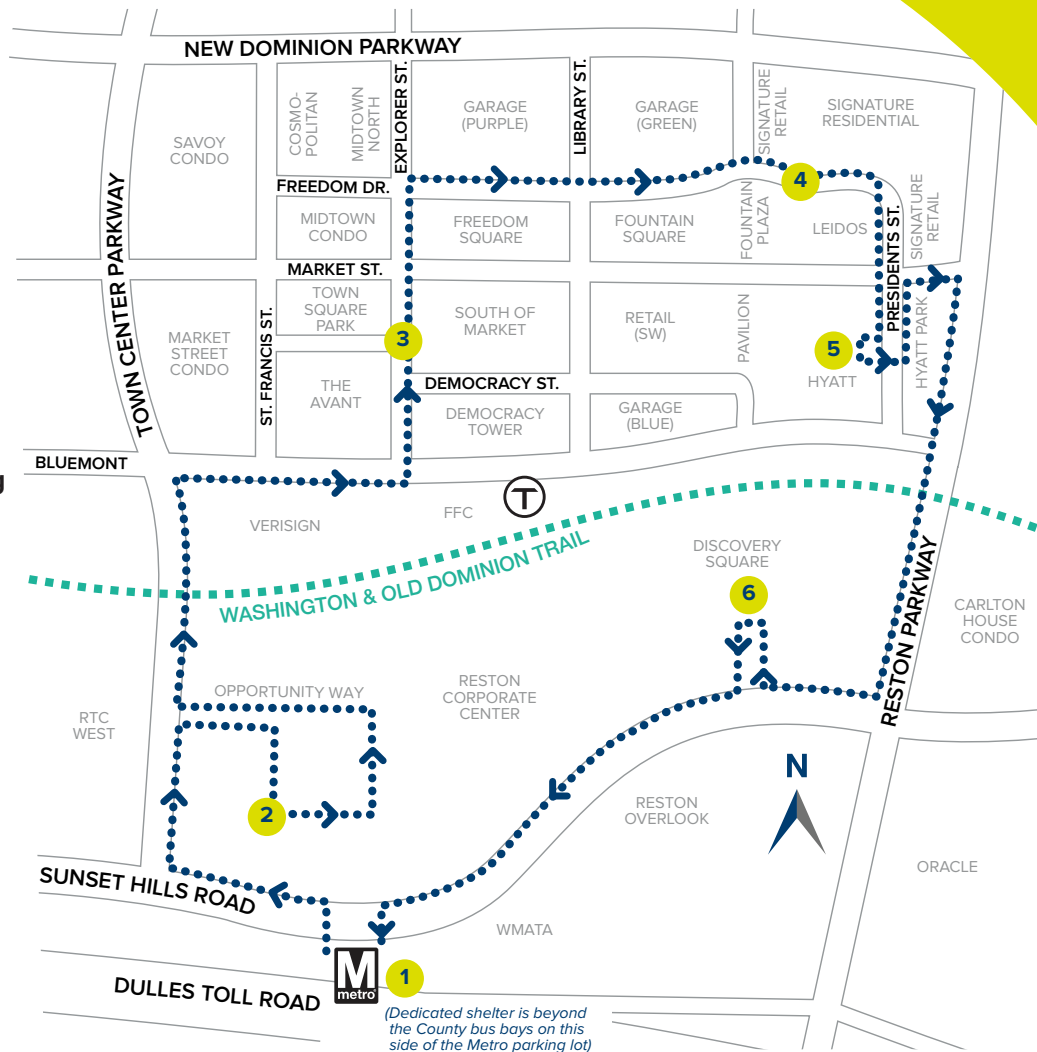

ROUTE ADJUSTMENT

Wednesday, Nov. 27

Pavilion/Mercury Fountain stop moved to Freedom Drive (behind Fountain), to accommodate set-up for Nov. 29 holiday parade and related events.

FREE AND OPEN FOR ALL

Leaves Metro on the 10s every hour (7AM–7PM), 15-minute loops stopping along the way at:

- 1 RTC Metro Station
- 2 Window Plaza
- 3 Explorer St./ Town Sq. Park
- 4 Pavilion/ Mercury Fountain
- 5 Hyatt Regency Reston
- 6 Discovery Square

More information available at

linkRTC.org/shuttle

THE RESTON TOWN CENTER SHUTTLE