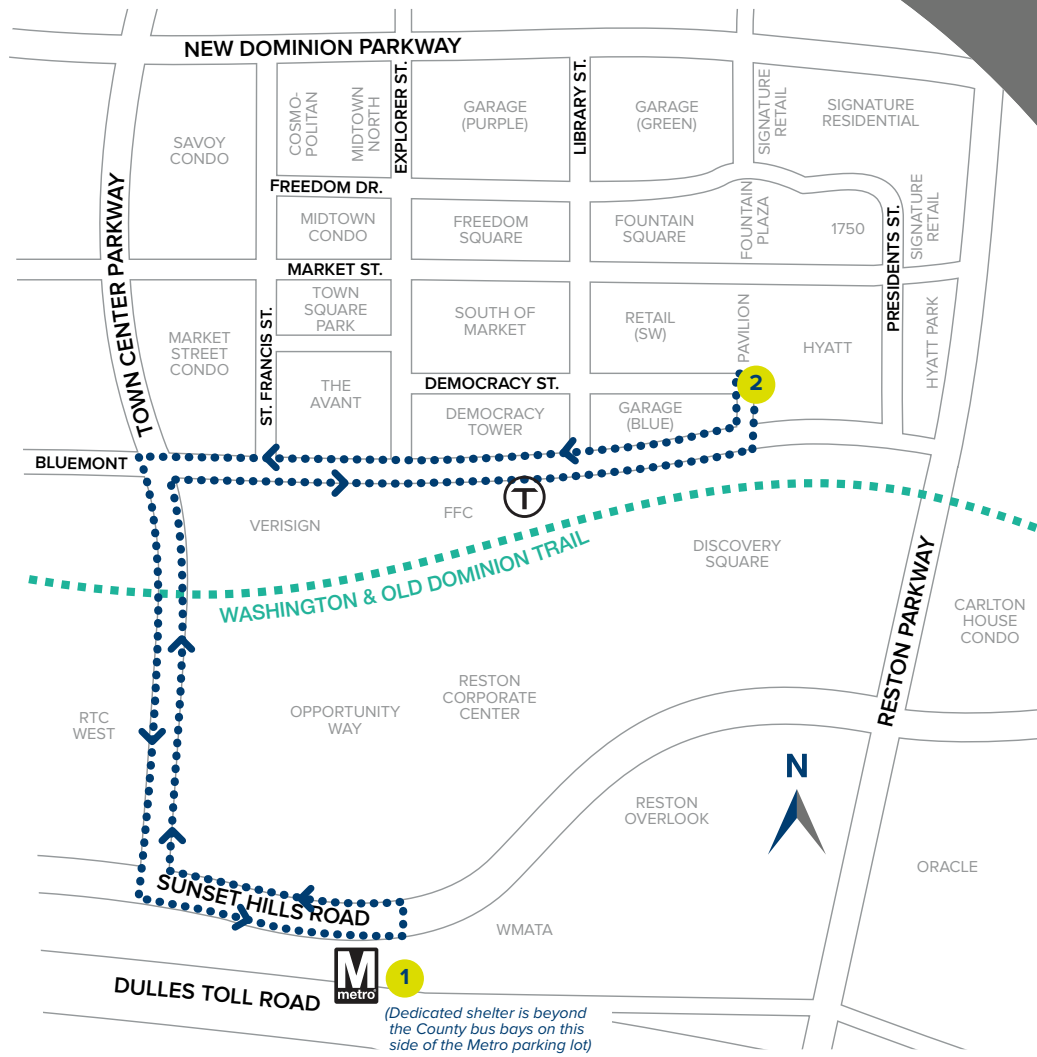

ROUTE ADJUSTMENT

Friday, Nov. 29

EXPRESS SERVICE ONLY between RTC Metro Station and Pavilion/Hyatt Regency (on Discovery Way, behind Pavilion) due to holiday parade and related events.

FREE AND OPEN FOR ALL

Every 5 minutes or better (7AM–7PM) at these stops:

- 1 RTC Metro Station
- 2 Pavilion/Hyatt Regency Reston

More information available at

linkRTC.org/shuttle

THE RESTON TOWN CENTER SHUTTLE