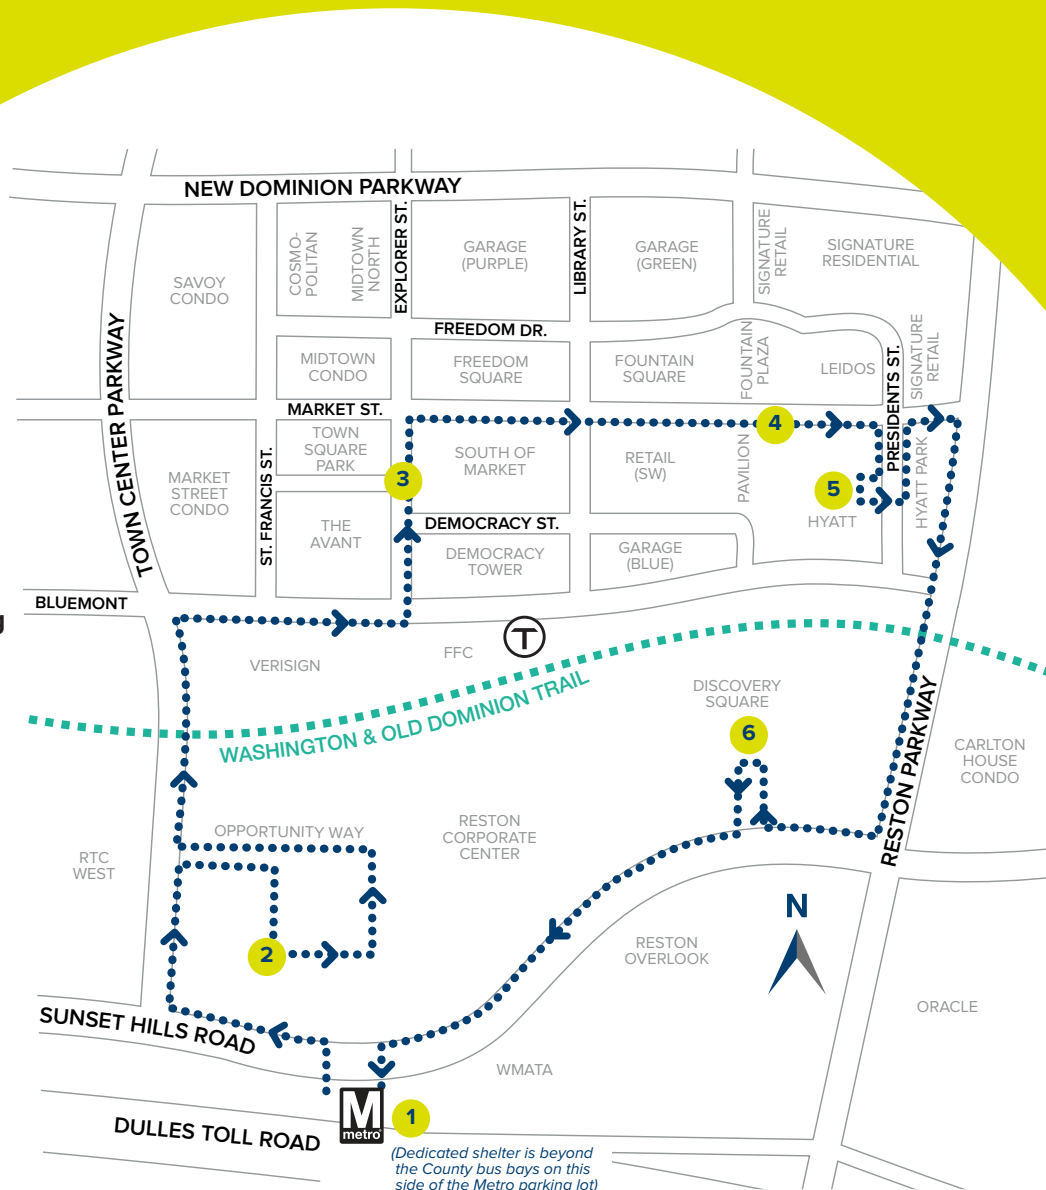

# TAKE THE LINK!

## The Smart Way to Get Around Reston Town Center

The linkRTC shuttle connects Metro with major destinations in RTC safely, reliably, and efficiently. A shuttle leaves Metro every ten minutes on the hour!

### FREE AND OPEN FOR ALL

Leaves Metro on the 10s every hour (7AM–7PM), 15-minute loops stopping along the way at:

- 1 RTC Metro Station
- 2 Window Plaza
- 3 Explorer St./ Town Sq. Park
- 4 Pavilion/ Mercury Fountain
- 5 Hyatt Regency Reston
- 6 Discovery Square

More information available at

[linkRTC.org/shuttle](http://linkRTC.org/shuttle)

THE RESTON TOWN CENTER SHUTTLE